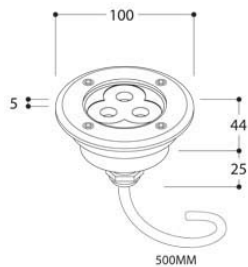

MINI OBO ROUND - 24V (CLEAR GLASS)

POWERLED - 3 X 1,2W
24V DC
Light output 3 X 94 lumen
Dimmable Not
CRI 75
Beam Angle: 36°
Vf: 3 X 3,2
Sdcm: 3

0,80kg

IP67

Finish	2700K	3000K	6250K
STAINLESS STEEL	369840	363020	363010
ANODISED ALU	369842	363022	363012

EAN Codes

EAN 54 15233 02265 4 - Ref. 363010 - STAINLESS STEEL - CLEAR GLASS
 EAN 54 15233 02266 1 - Ref. 363012 - ANODISED ALU - CLEAR GLASS
 EAN 54 15233 02267 8 - Ref. 363020 - STAINLESS STEEL - CLEAR GLASS
 EAN 54 15233 02268 5 - Ref. 363022 - ANODISED ALU - CLEAR GLASS
 EAN 54 15233 05715 1 - Ref. 369840 - STAINLESS STEEL - CLEAR GLASS
 EAN 54 15233 05716 8 - Ref. 369842 - ANODISED ALU - CLEAR GLASS